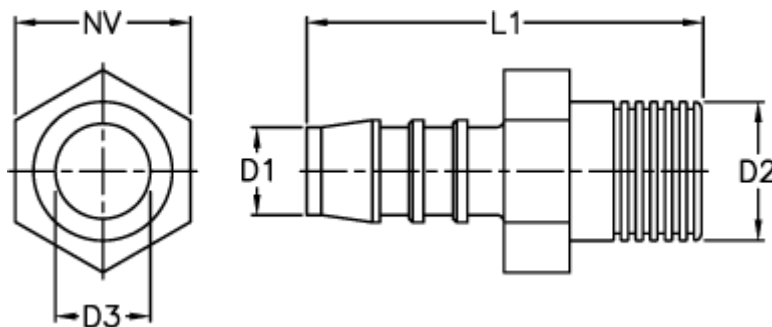

Article number: 027108910008

Description: Norma hose coupling GES 8 / R1/8

Measures

D1 = 8

D2 = R1/8

D3 = 5.6

L1 = 38.0

NV = 14